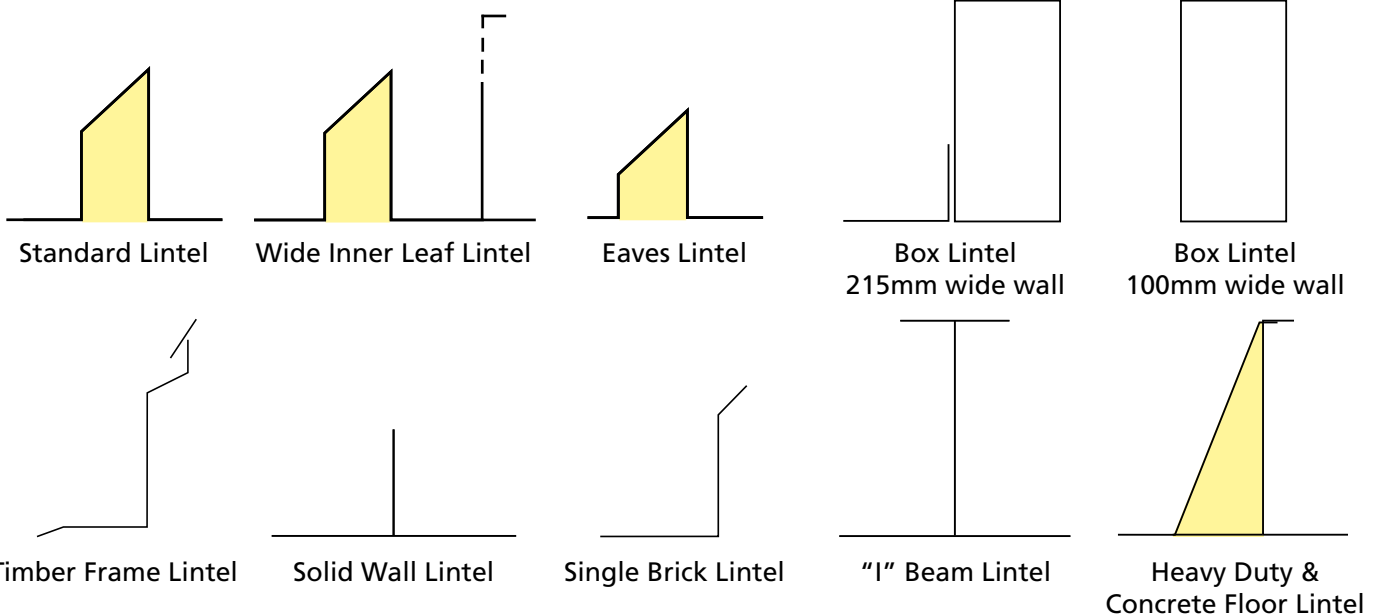

Standard Lintels - Available ex-stock!

Better by design

IG Limited, Avondale Road, Cwmbran, Gwent NP44 1XY

Tel: 01633 486486 Fax: 01633 486465 E-mail: info@igltd.co.uk Website: www.igltd.co.uk

IG Limited is part of the Keystone GROUP

www.thekeystonegroup.co.uk